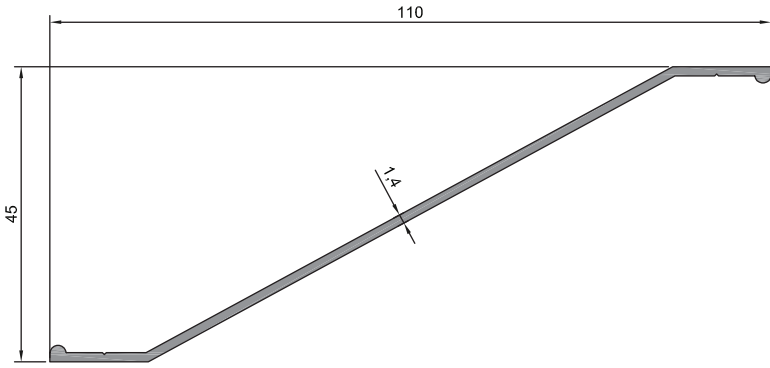

The background features a large, bold red chevron shape pointing downwards, centered on the page. This red shape is surrounded by several parallel grey lines that also form a chevron pattern, creating a layered, geometric effect. The lines are spaced evenly and extend towards the edges of the frame.

# YARDIMCI PROFİLLER

06 - 003 (0,342 kg/m)

06 - 004 (0,287 kg/m)

06 - 005 (0,390 kg/m)

07 - 004 (0,252 kg/m)

07 - 003 (0,470 kg/m)

18 - 052 (0,152 kg/m)

07 - 008 (0,678 kg/m)

07 - 009 (0,826 kg/m)

07 - 010 (0,923 kg/m)

07 - 011 (1,126 kg/m)