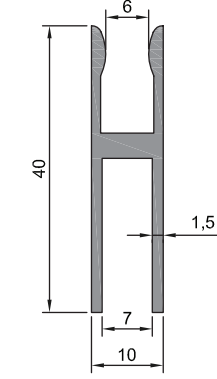

The background features a large, bold red chevron shape pointing downwards, centered on the page. This red shape is surrounded by several parallel grey lines that also form a chevron pattern, creating a layered, geometric effect. The lines are spaced evenly and extend towards the edges of the frame.

# YARDIMCI PROFİLLER

06 - 003 (0,342 kg/m)

06 - 004 (0,287 kg/m)

06 - 005 (0,390 kg/m)

07 - 004 (0,252 kg/m)

07 - 003 (0,470 kg/m)

18 - 052 (0,152 kg/m)

07 - 008 (0,678 kg/m)

07 - 009 (0,826 kg/m)

07 - 010 (0,923 kg/m)

07 - 011 (1,126 kg/m)