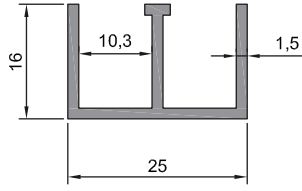

The background features a large, bold red chevron shape pointing downwards, centered on the page. This red shape is surrounded by several parallel grey lines that also form a chevron pattern, creating a layered, geometric effect. The lines are spaced evenly and extend towards the edges of the frame.

# YARDIMCI PROFİLLER

06 - 003 (0,342 kg/m)

06 - 004 (0,287 kg/m)

06 - 005 (0,390 kg/m)

07 - 004 (0,252 kg/m)

07 - 003 (0,470 kg/m)

18 - 052 (0,152 kg/m)

07 - 008 (0,678 kg/m)

07 - 009 (0,826 kg/m)

07 - 010 (0,923 kg/m)

07 - 011 (1,126 kg/m)